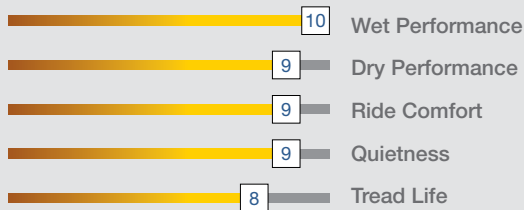

# PARAGON SPORT HP AS2

V,W AND Y SPEED RATED  
UTQG 600 A A

- **Enhanced Longevity:** featuring an advanced super wear-resistant compound, this tire outlasts similar products in its category, providing extended durability and reliability
- **Reinforced Structural Integrity:** improves stability during high-speed driving and cornering.
- **Reliable Performance:** a contemporary tread design with optimized void patterns increases the number of groove edges, greatly improving wet traction and overall stability.